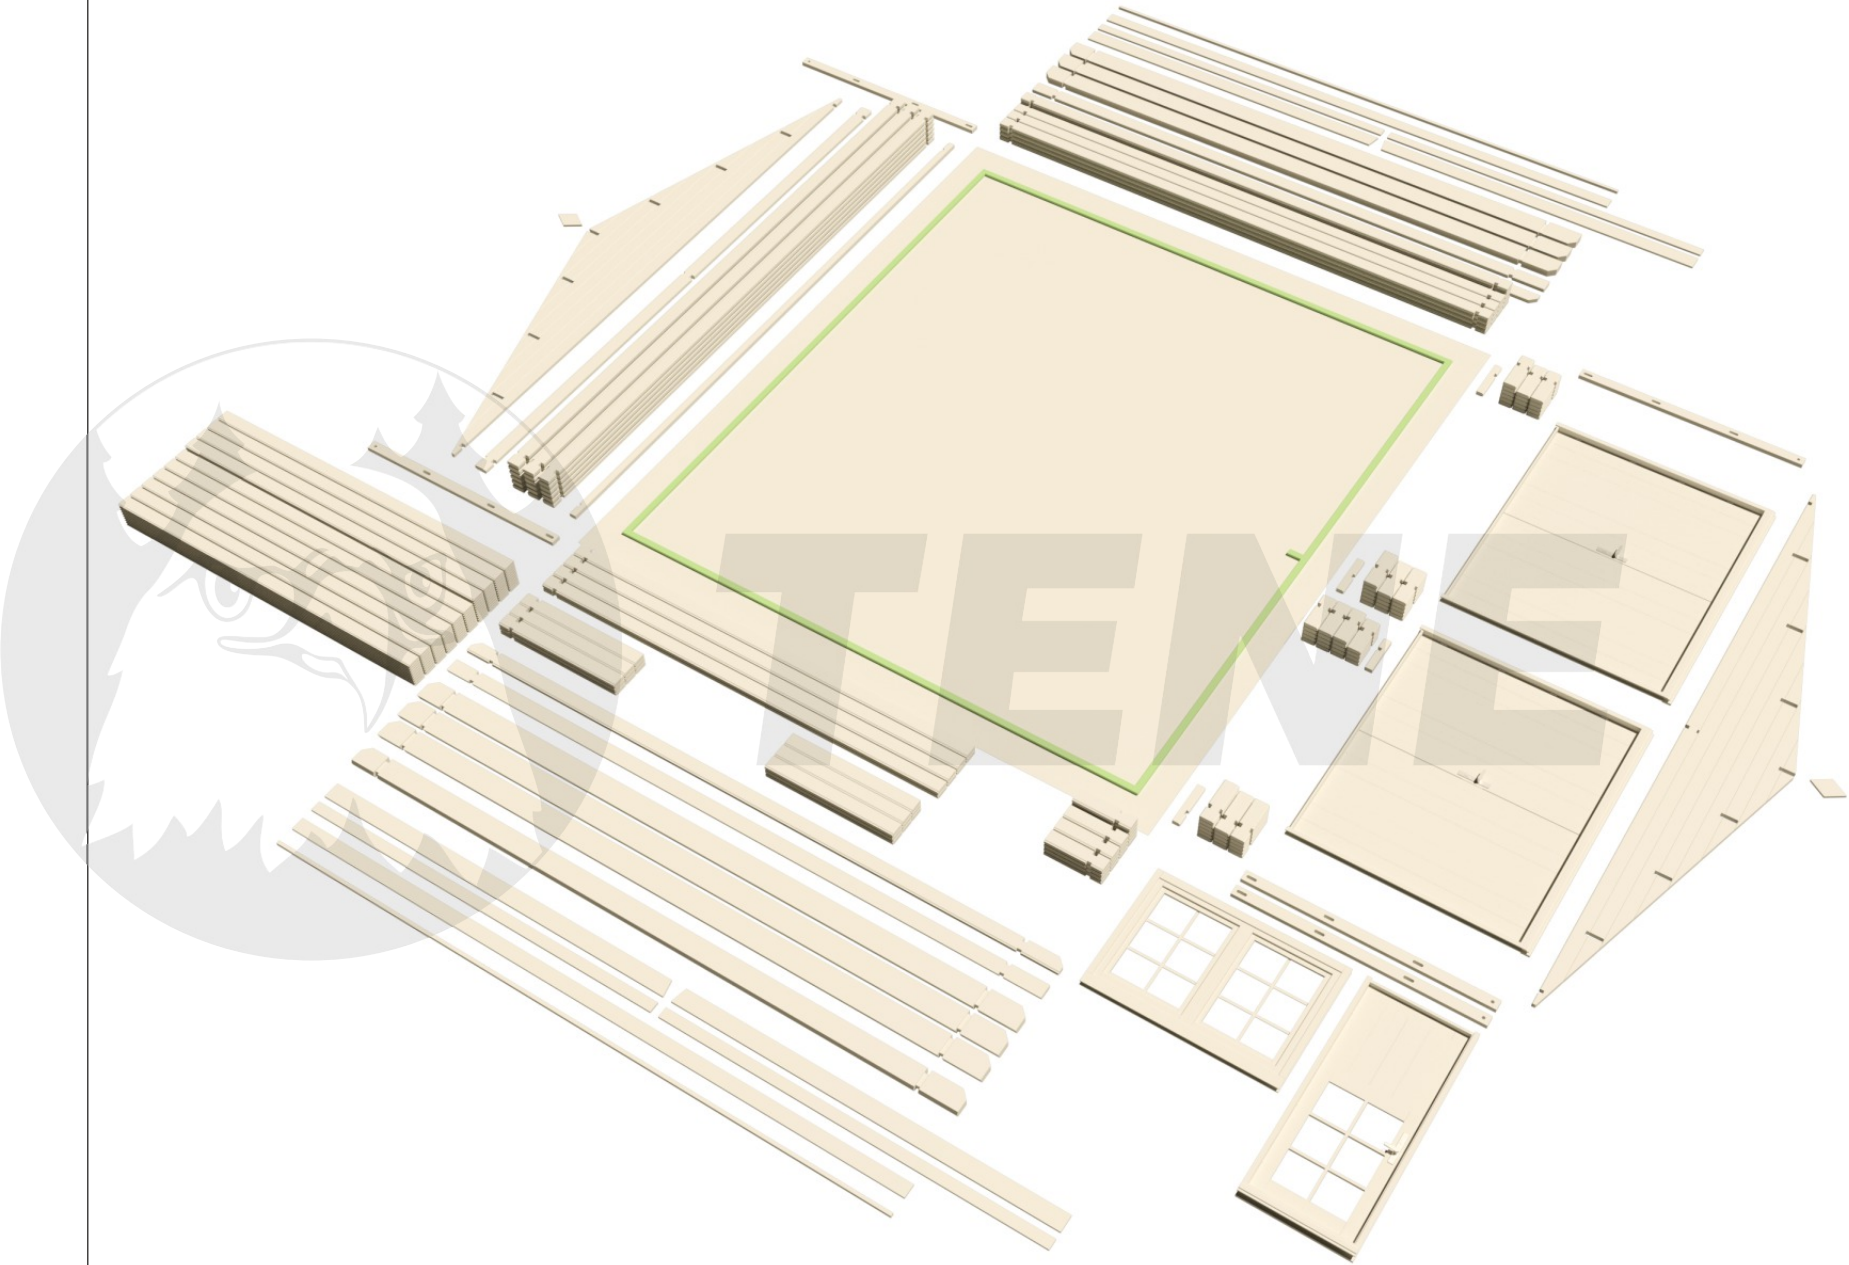

GARAGE D 40

# GARAGE D 40

Ø 5 mm

6x140 mm